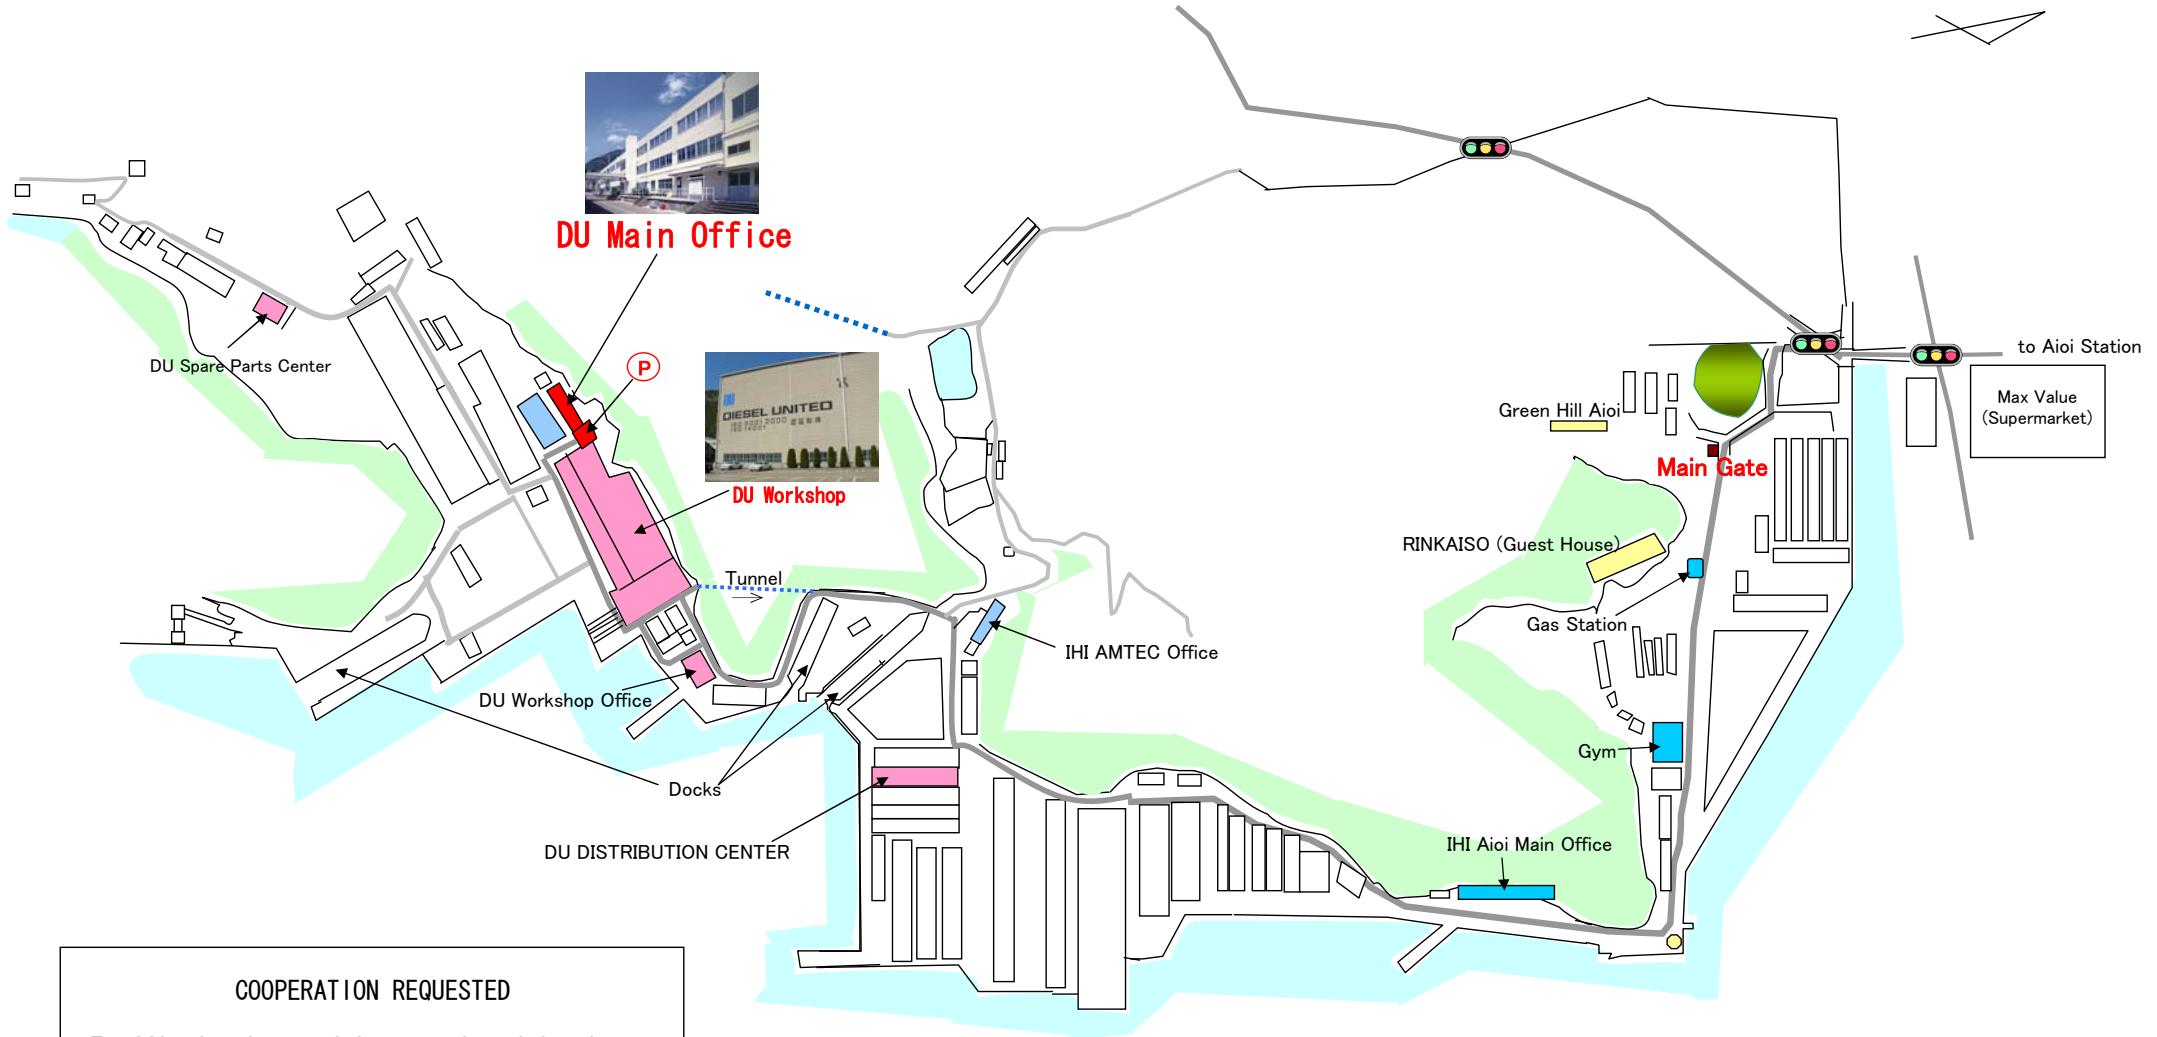

# IHI AIOI DISTRICT GUIDE MAP

## COOPERATION REQUESTED

Traffic in the yard is restricted in the below mentioned time zones. Please avoid these time zones and order car arrangement well in advance.  
Your cooperation is kindly requested.

1. 7:40 ~ 8:00
2. 11:55 ~ 12:05
3. 12:50 ~ 13:00
4. 17:00 ~ 17:20