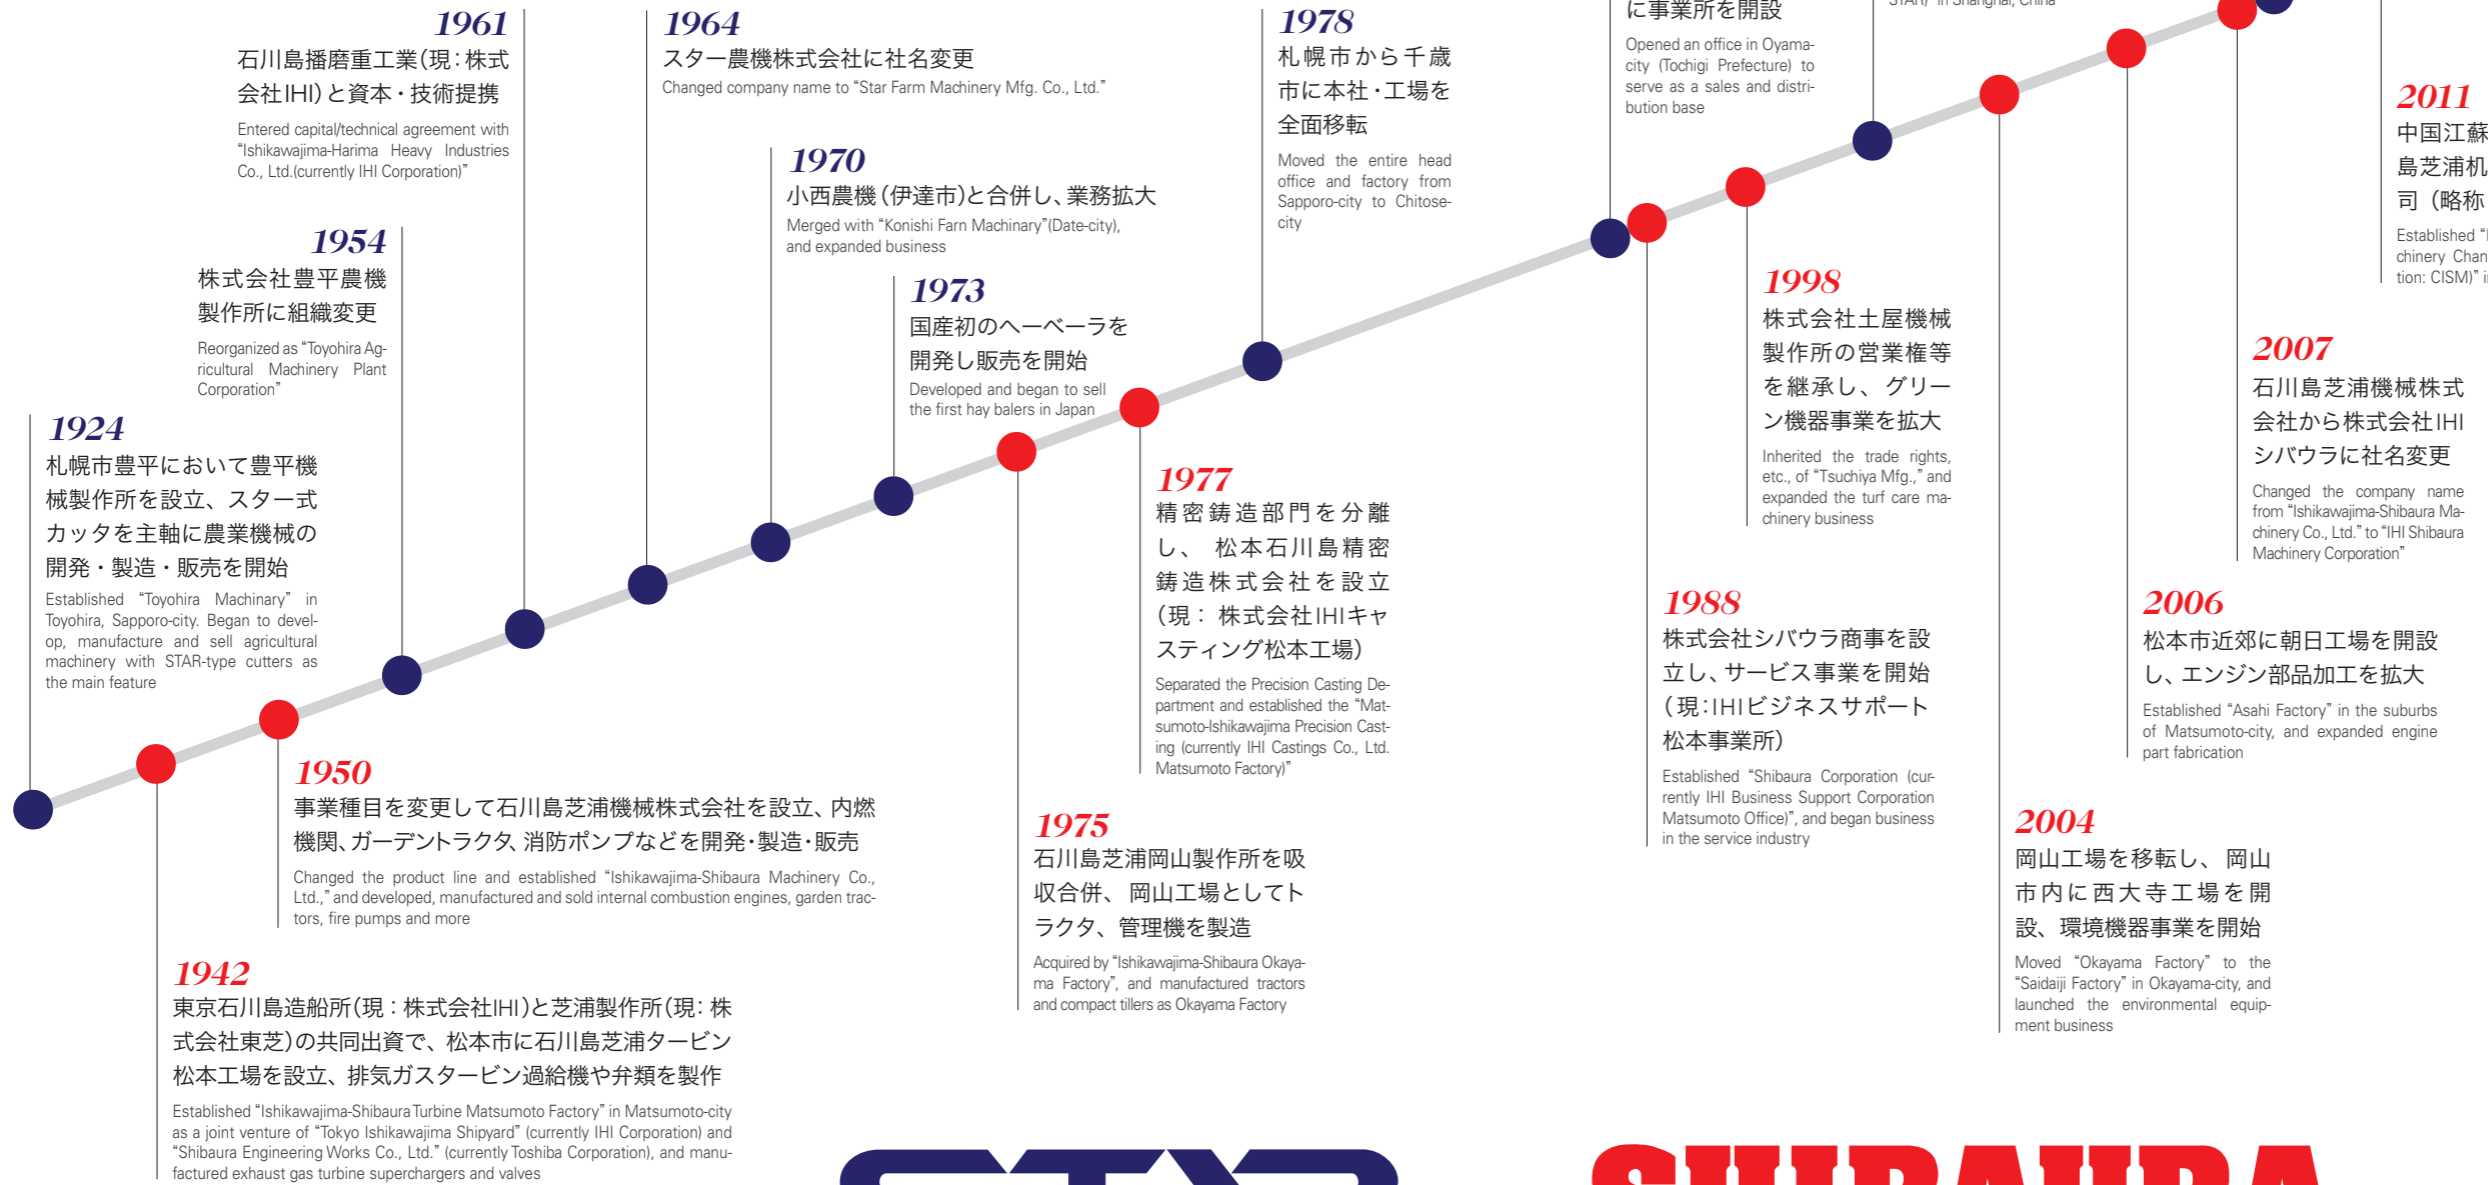

IHIアグリテックはこれからも世界の農業

IHI Agri-Tech: Continuing to Support Agriculture of the World

と共に。