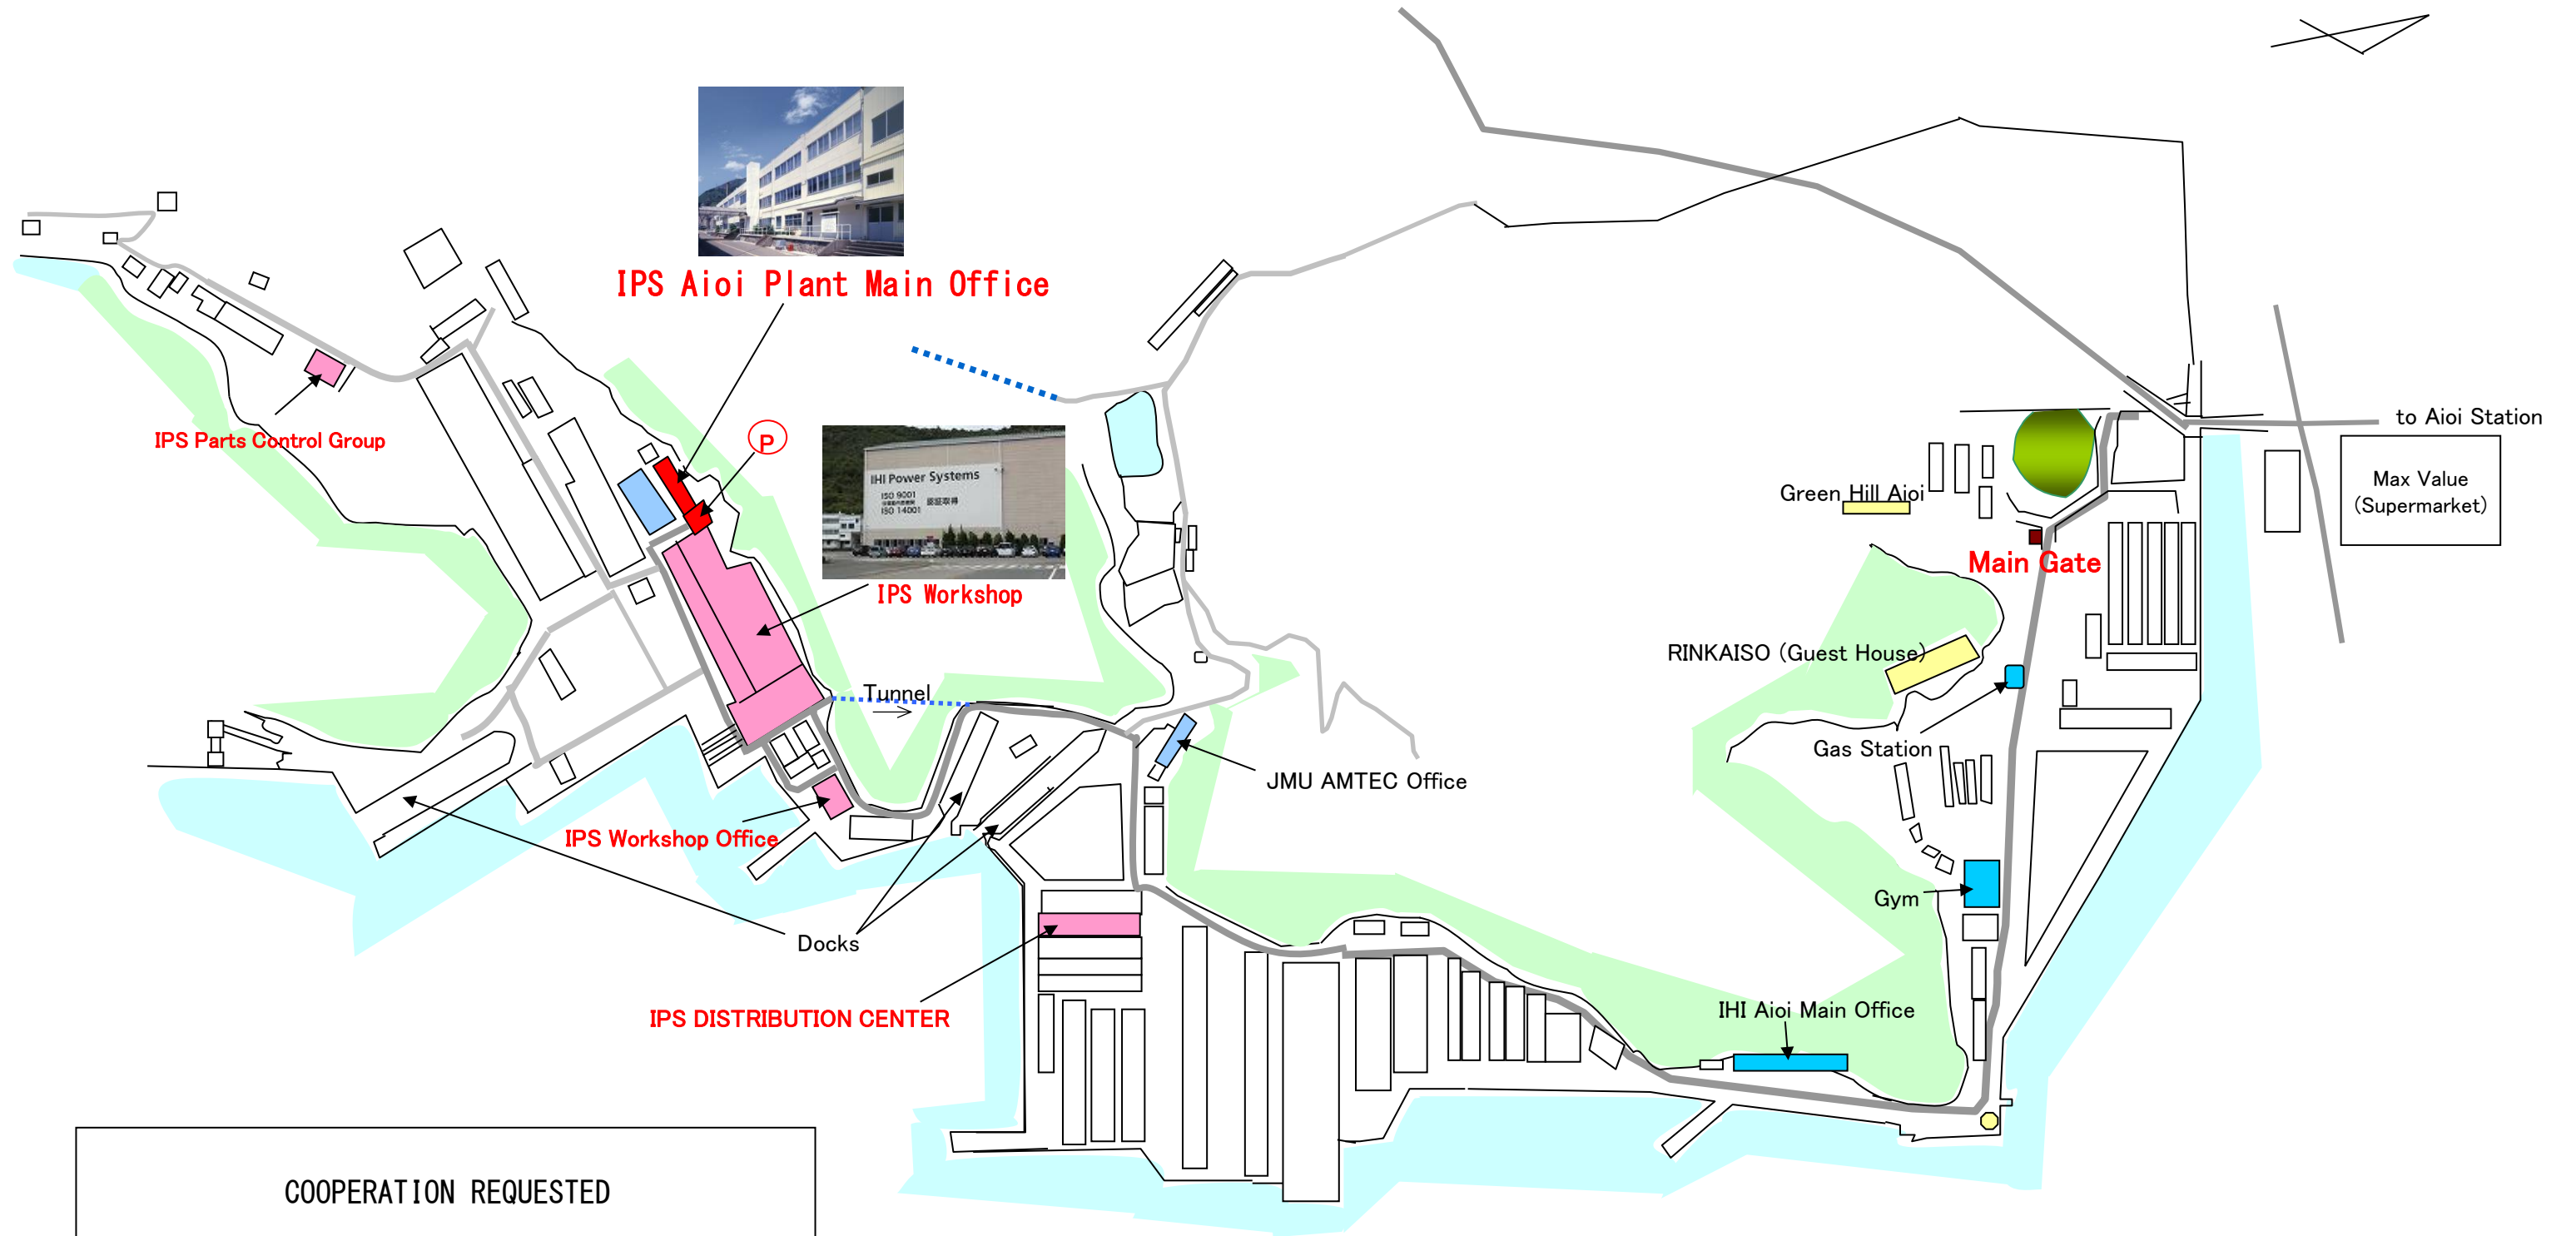

IHI AIOI DISTRICT GUIDE MAP

COOPERATION REQUESTED

Traffic in the yard is restricted in the below mentioned time zones. Please avoid these time zones and order car arrangement well in advance.

Your cooperation is kindly requested.

1. 7:40 ~ 8:00
2. 11:55 ~ 12:05
3. 12:50 ~ 13:00
4. 17:00 ~ 17:20