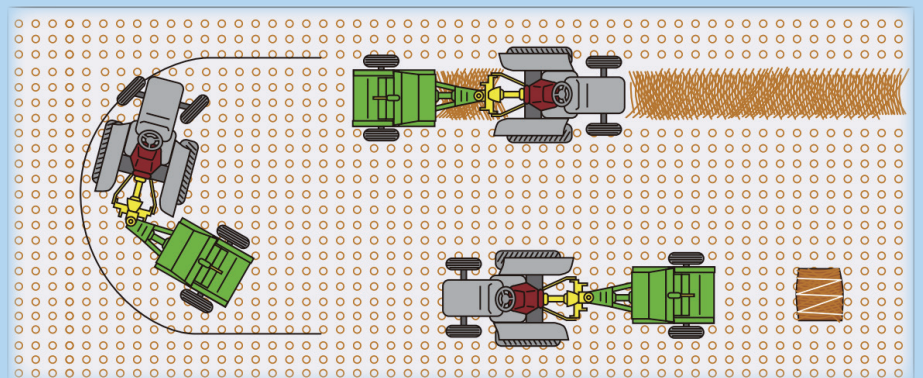

# Med-size Cutting Round Baler (Baling, Model:TCR2250AN)

**High absorption performance**

Greatly improved work efficiency by increasing pickup rotation speed and drop floor system

## Full automatic

Full-automatic mode enables to operate without using control box during working

## Sharp turn with 2P swivel hitch

The small turning radius makes selectable more efficient route

## Compatible with public road

Standard equipped necessary functions for public driving road  
Enables safe transferring between fields