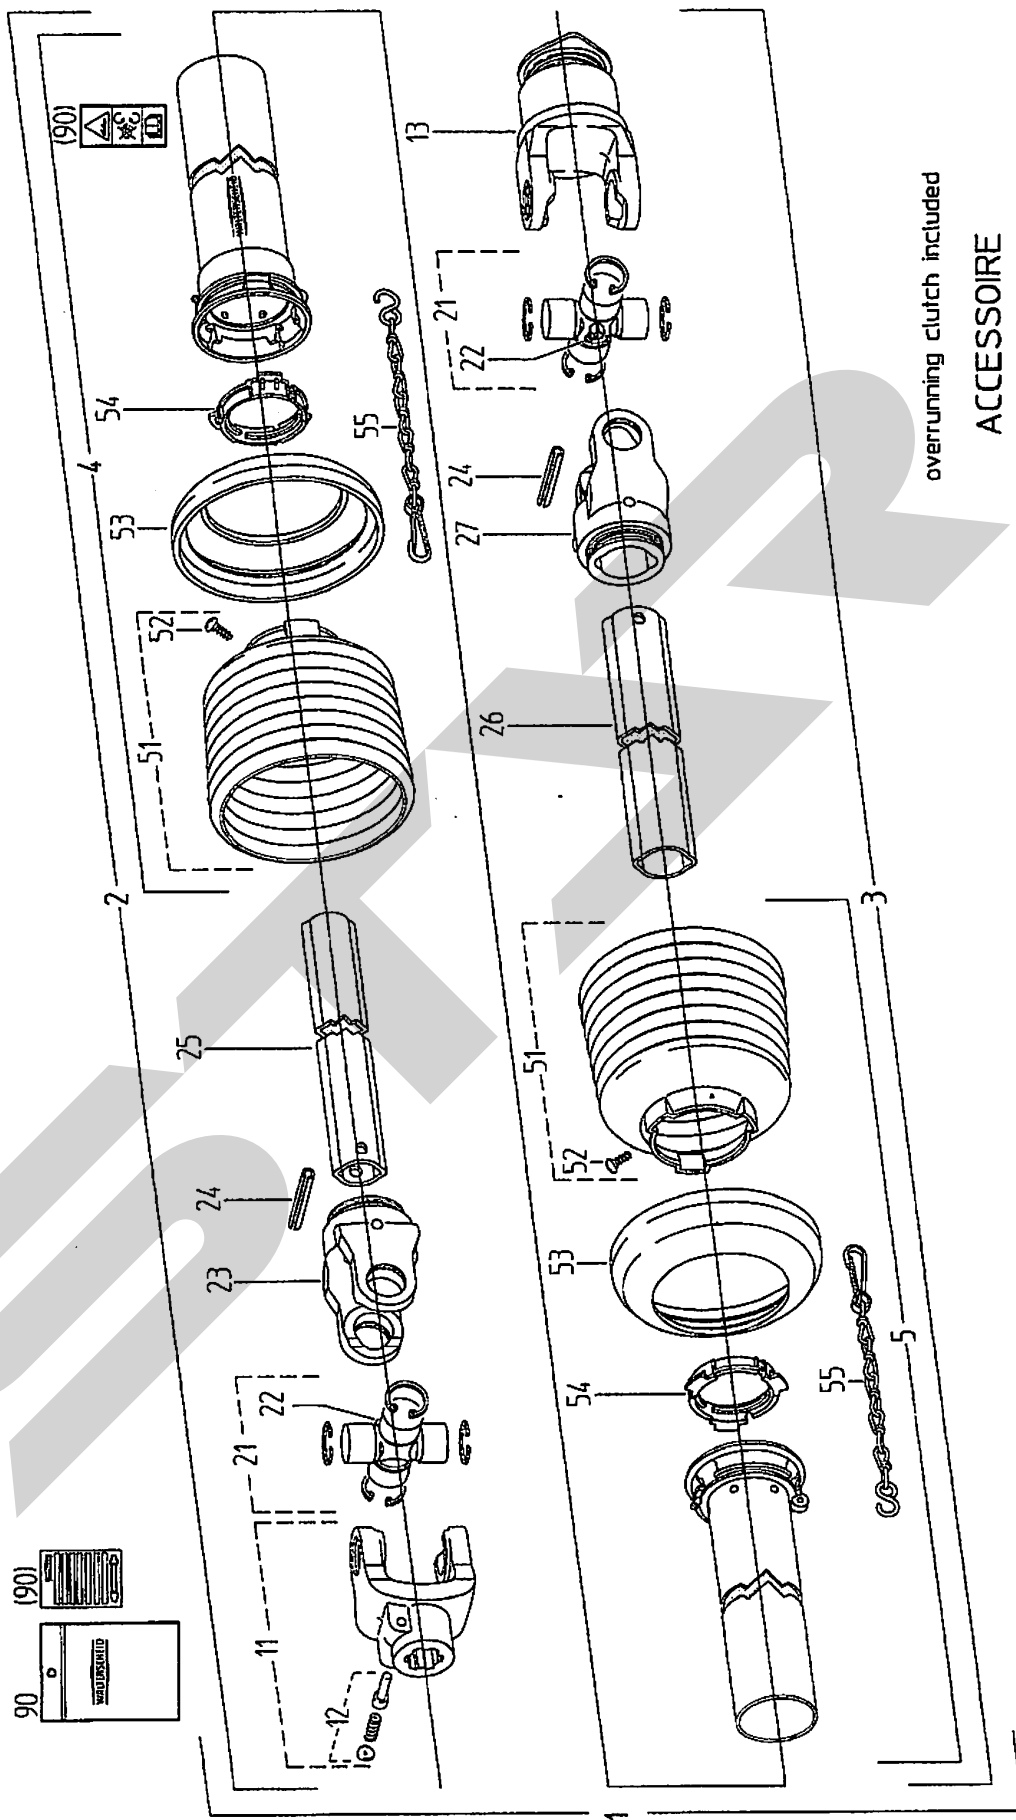

serial number 14058

C5

Taarup 214

1	Walterscheid VN46140042	11 | VG21.10.00	AG2300-1 3/8"(6)	24 | VG61.05.04	IS08752-10x65	53 | VG82.85.00
2	WH2300-SD15-630	12 | VGagraset 101	F5/IR-2300-1 3/8"(6) ZV	25 | VG75.11.96	0VGA-580	54 | VG82.83.06
3	WH2300-SD15-625-F5/IR	13 | VG56.14.140	BM8x1	26 | VG75.16.16	1G-575	55 | VG82.36.03
4	SDH15-A550-RP12-K	21 | VG21.00.00	RG2300-0v	27 | VG21.12.00	n-RP8	90 | VGagraset 2091.
5	SDH15-J550-RP12-K	22 | VG63.27.00		51 | VG85.15.08		
		23 | VG21.11.00		52 | VG50.15.00		

overrunning clutch included
ACCESSOIRE