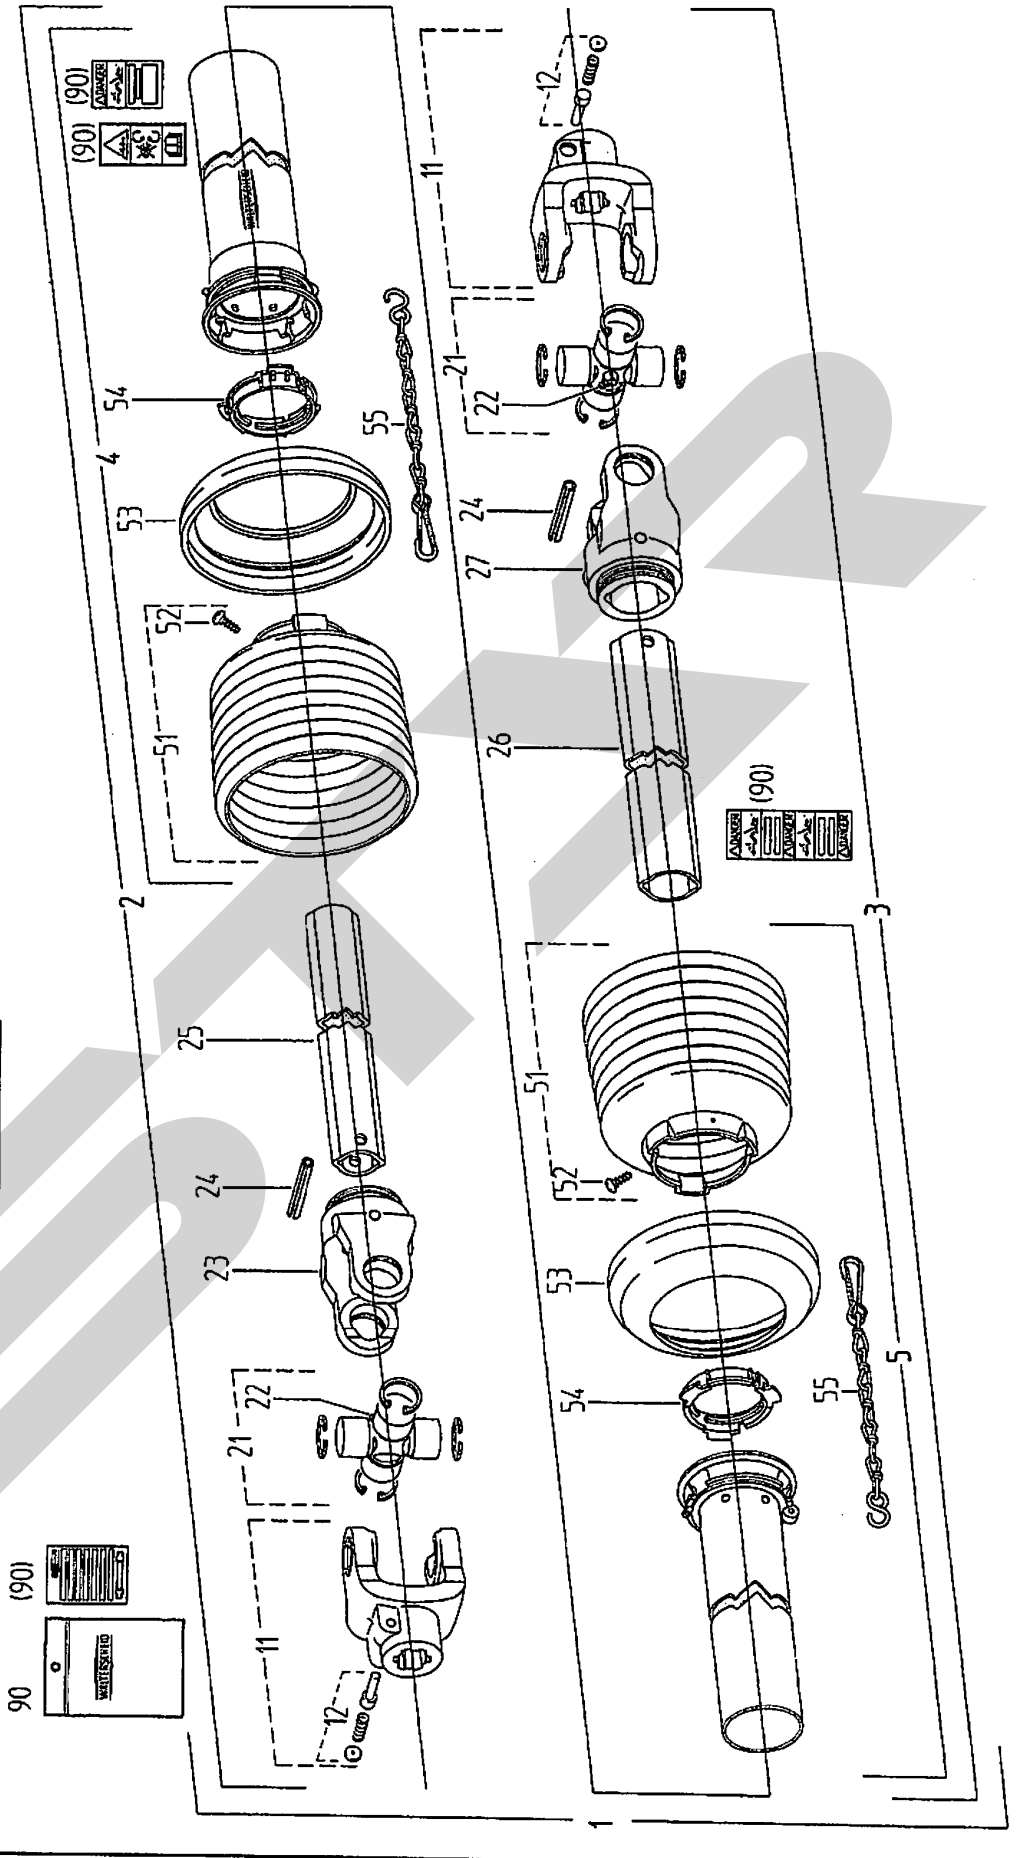

serial number 14058

C4

Taarup 214

1	Walterscheid VN46140041	W2300-SD15-710	21 | VG2100.00	BM6x1	52 | VG60.15.00	4x10
2	VG196973	WH2300-SD15-630	22 | VG63.27.00	RG2300-0V	53 | VG82.85.00	
3	VG196979	WH2300-SD15-625	23 | VG21.11.00	ISO8752-10x65	54 | VG82.83.06	
4	VG85.105	SDH15-A550-RP12-K	24 | VG61.05.04	0vGA-580	55 | VG82.36.03	
5	VG85.104	SDH15-J550-RP12-K	25 | VG75.11.96	1G-575	90 | VGagraset 207	
11	VG21.10.00	AG2300-1 3/8" (6)	26 | VG75.16.16	RG2300-1		
12	VGagraset 101		27 | VG21.12.00	n=RP8		
			51 | VG85.15.08