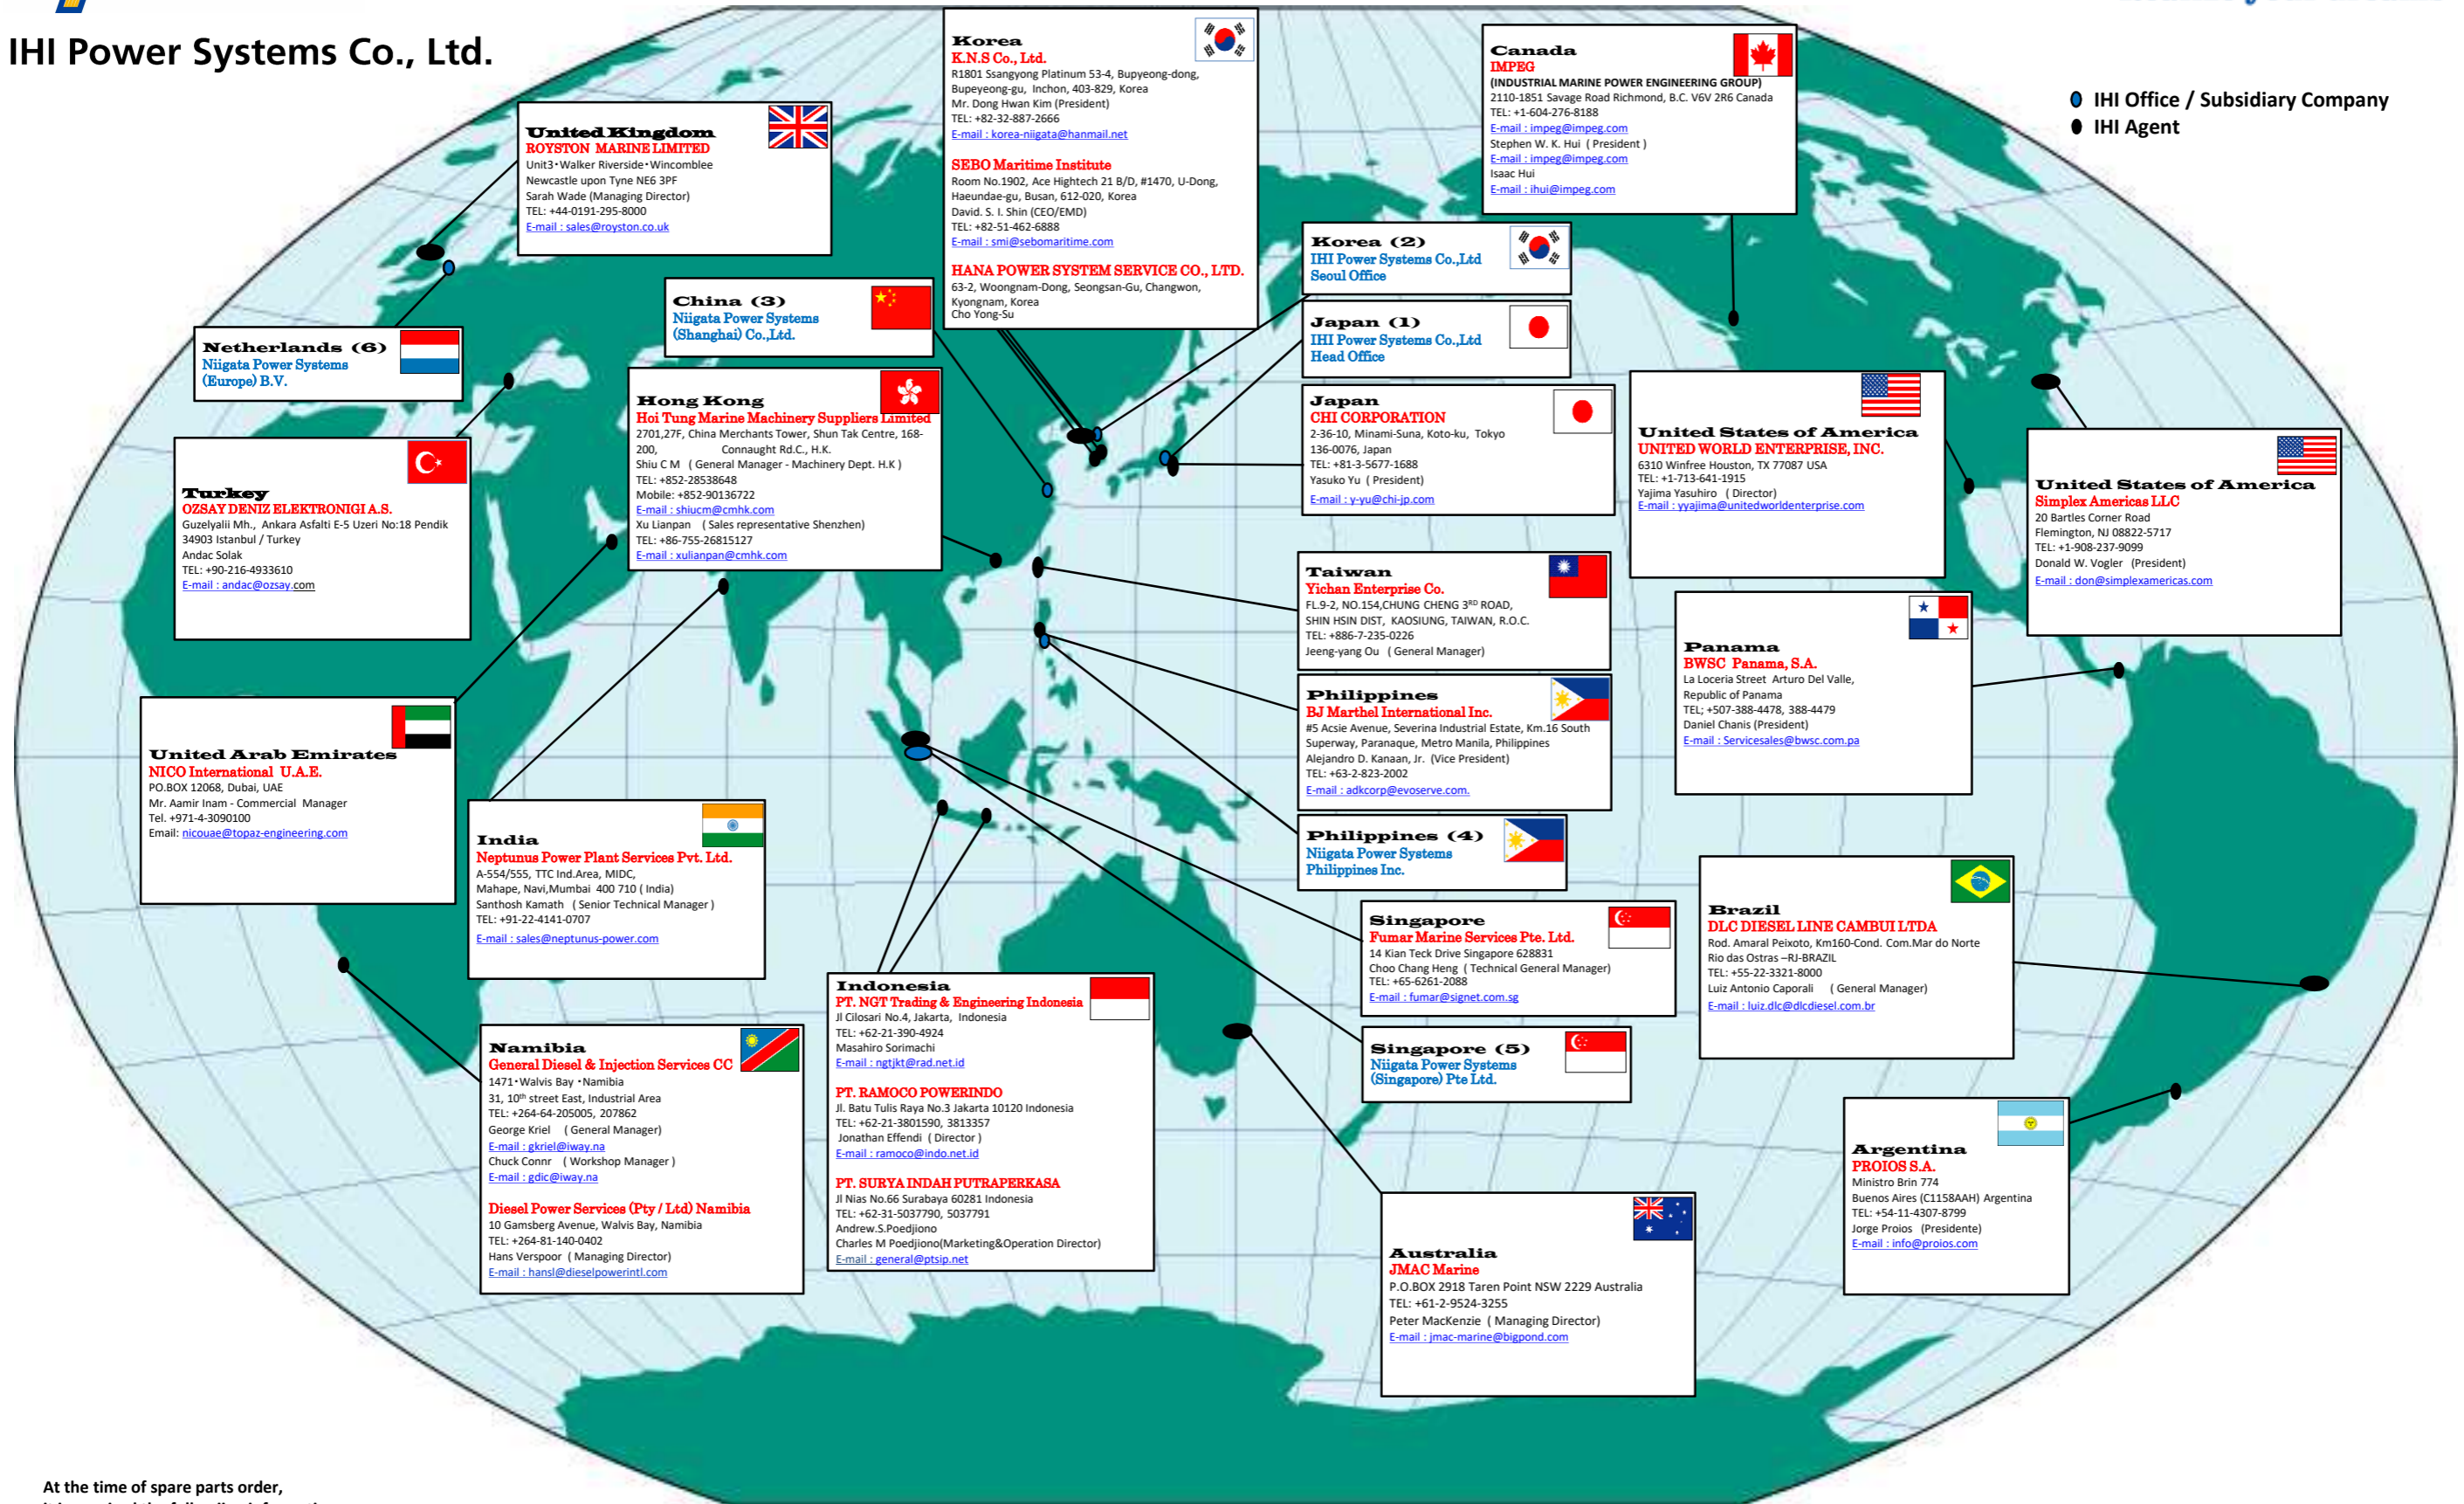

IHI Power Systems Co., Ltd.

● IHI Office / Subsidiary Company
● IHI Agent

At the time of spare parts order,
it is required the following information

- (1) Item number
- (2) Parts number
- (3) Title
- (4) Quantity required
- (5) Engine and/or Z-peller model
- (6) Serial number of Engine and/or Z-peller