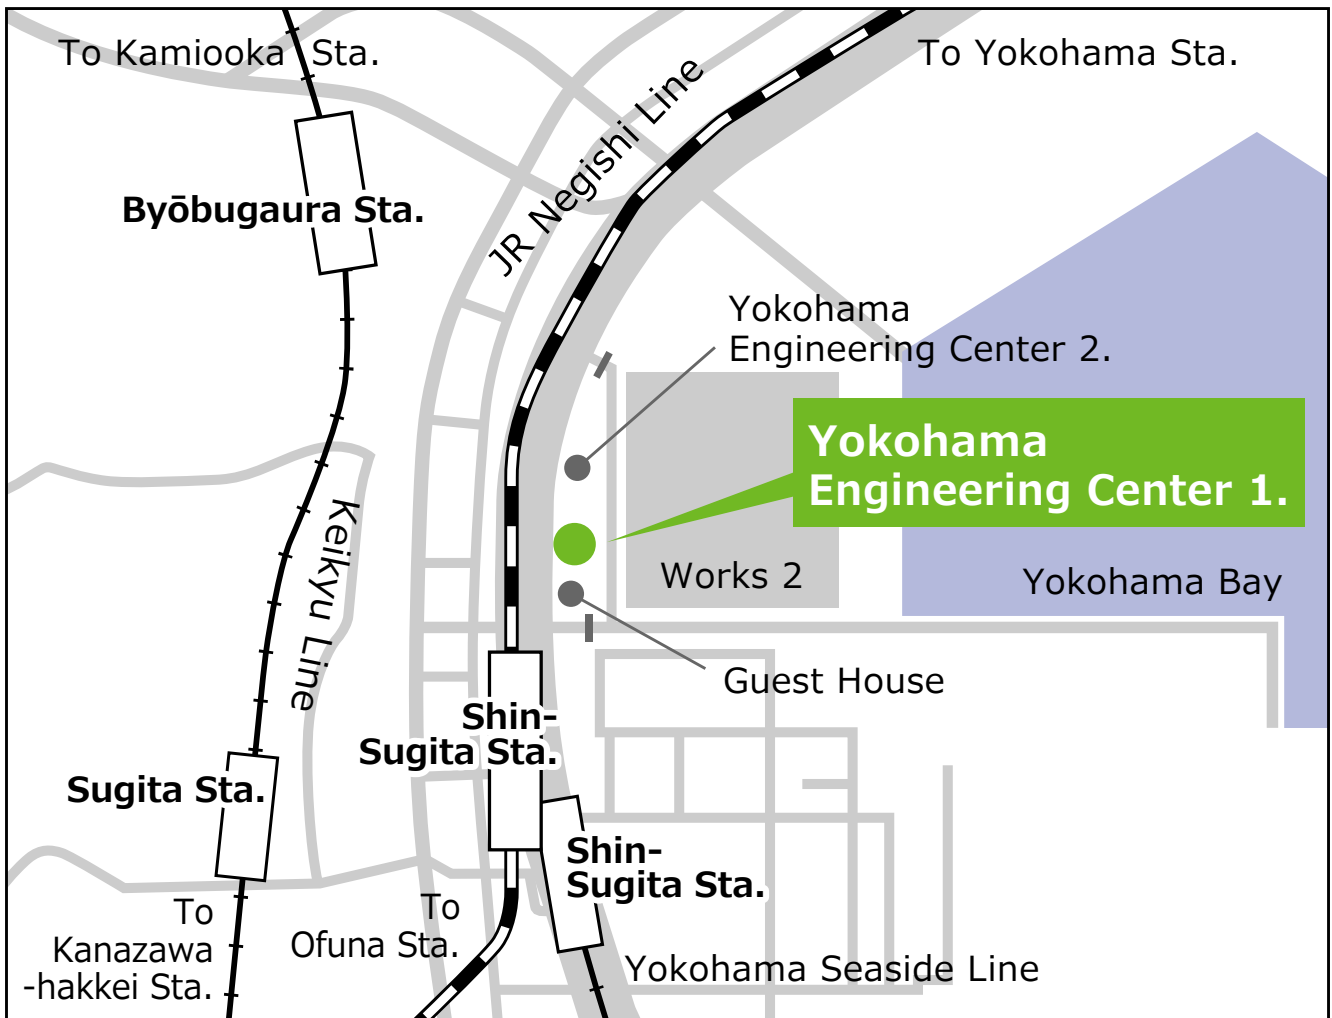

## Access Information

### Access by train

JR Negishi Line/ Yokohama Seaside Line

Shin-Sugita Station

About 10 min. walk

Keikyu Line

Sugita Station

About 20 min. walk

### Address

Yokohama Engineering Center 1, 8F

1, Shin Nakahara-cho, Isogo-ku, Yokohama-shi, Kanagawa, 235-8501